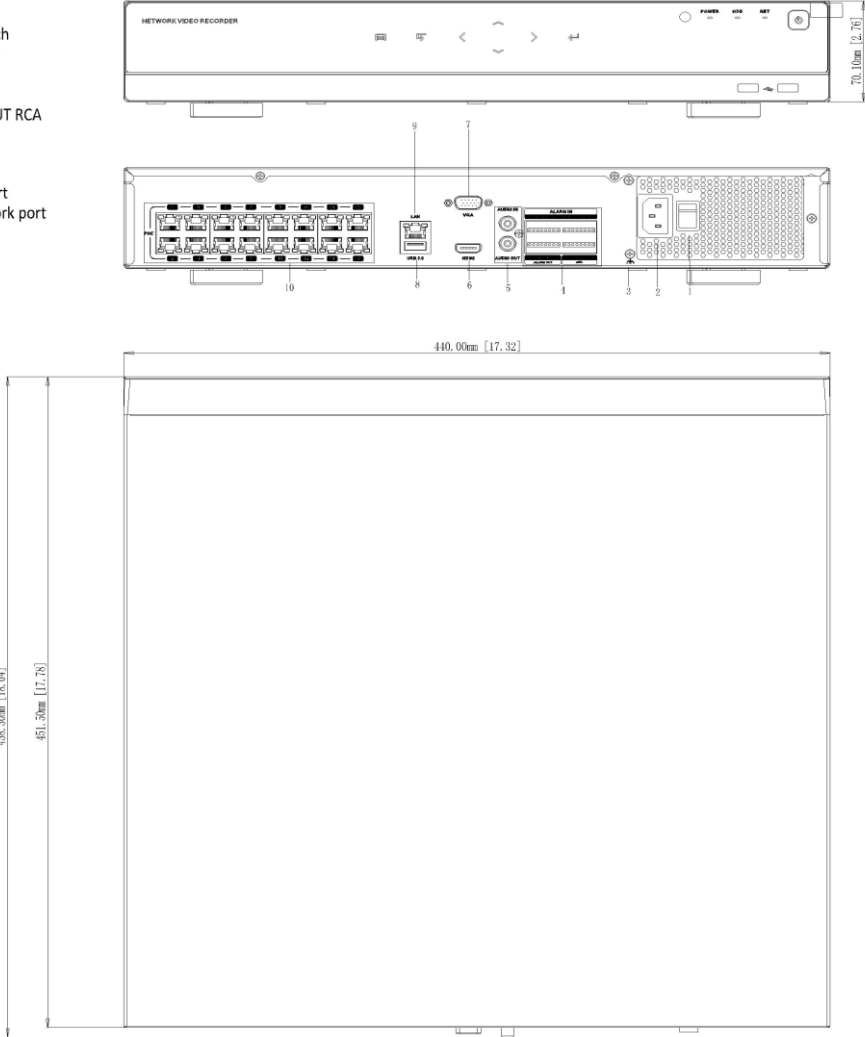

■ Dimensions

- 1.Power Switch
- 2.Power Input
- 3.Ground
- 4.Alarm Input
- 5.Audio IN/OUT RCA
- 6.HDMI port
- 7.VGA port
- 8.USB port
- 9.Network port
- 10.POE Network port

© Homaxi Inc. All rights reserved.
*Product specifications are subject to change without notice.