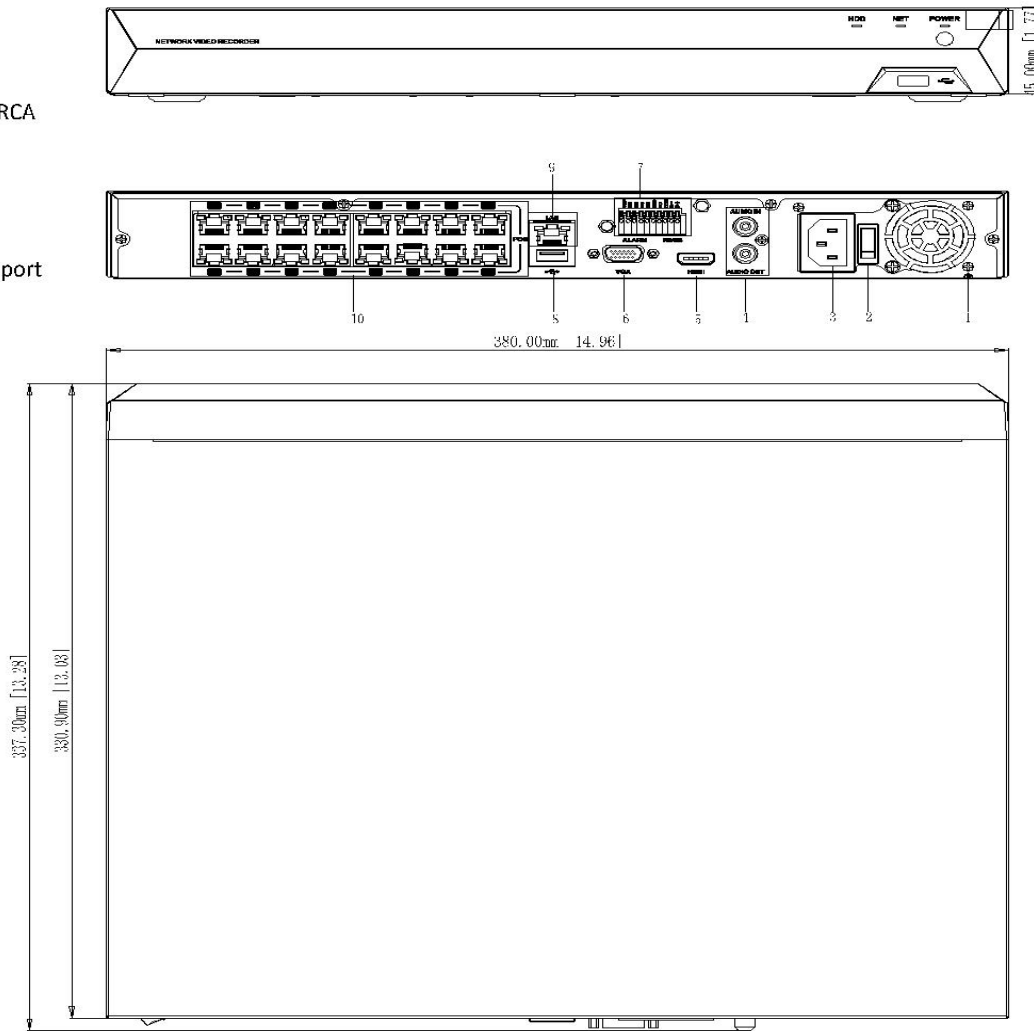

## ■ Dimensions

- 1. Ground
- 2. Power Switch
- 3. Power Input
- 4. Audio IN/OUT RCA
- 5. HDMI port
- 6. VGA port
- 7. Alarm Input
- 8. USB port
- 9. Network port
- 10. POE Network port

© Homaxi Inc. All rights reserved.