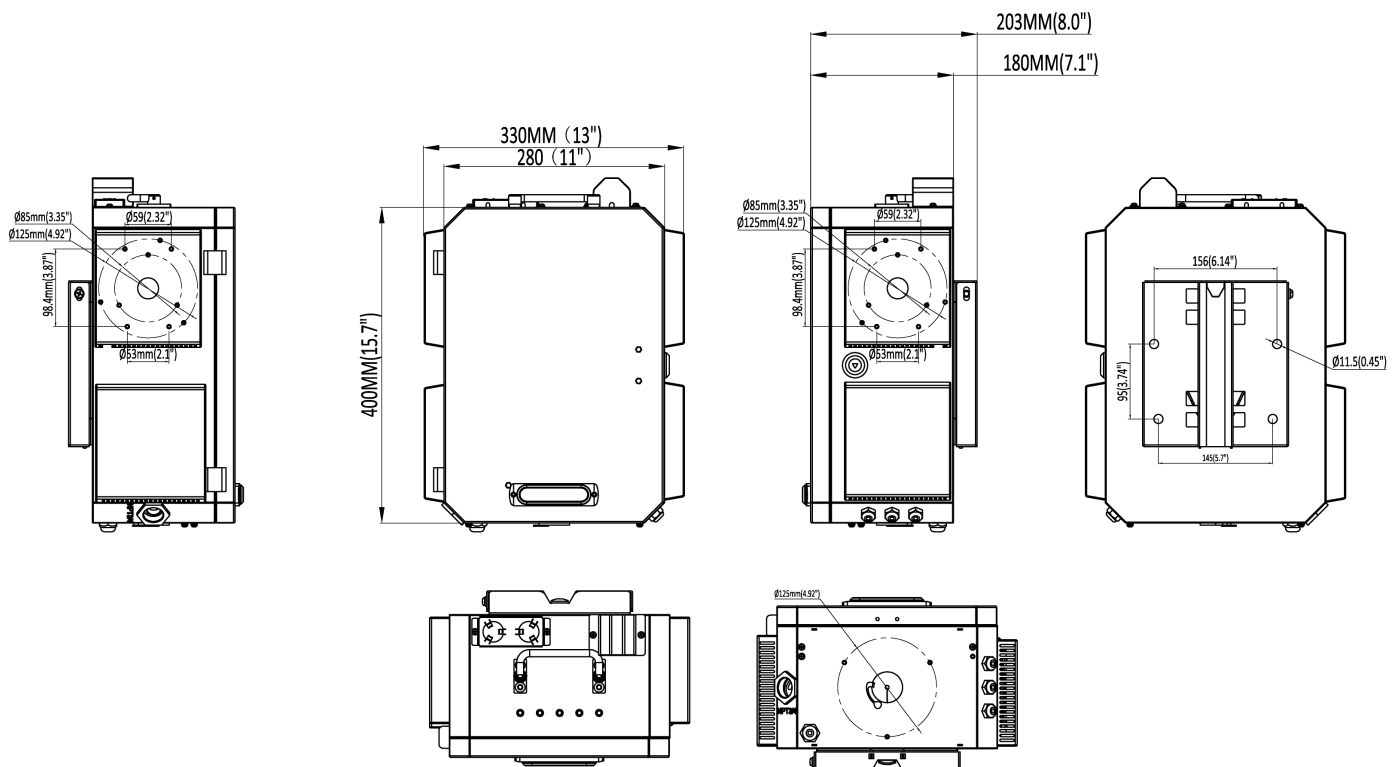

### All-In-One Outdoor Surveillance Solution

IQB43C is a small remote monitoring box that supports AC power and is a vertical industry solution tailored for several typical application scenarios (e.g. construction sites, warehouses, parking lots).

### Key Features

- 1 x iQBox, support wall mount and pole mount
- Supports 3 x 8MP turret or 2 x 8MP bullet with 1 x 8MP turret or 2 x 8MP turret with 1 x PTZ or 2 x 8MP bullet with 1 x PTZ
- 1 x red and blue strobe light
- Support 1 x horn speaker
- Optional with 4G router

### Dimensions

## Specification

General	
Dimensions (H x W x D)	15.7" x 11.0" x 8.3" (400 x 280 x 212 mm)
Gross Weight	22.53 lb (10.22 kg)
Mount Type	Wall mount/Pole mount
Operating Conditions	(-25°C~+ 55°C) (-13°F~+131°F), Humidity ≤ 90% RH (non-condensing)
Protection Level	IP65
Power	
Power	AC110V
Power Interface	Cable conduit connector
Fan	
Fan	MTBF: 10 years Fan turn on at 86°F(30°C)