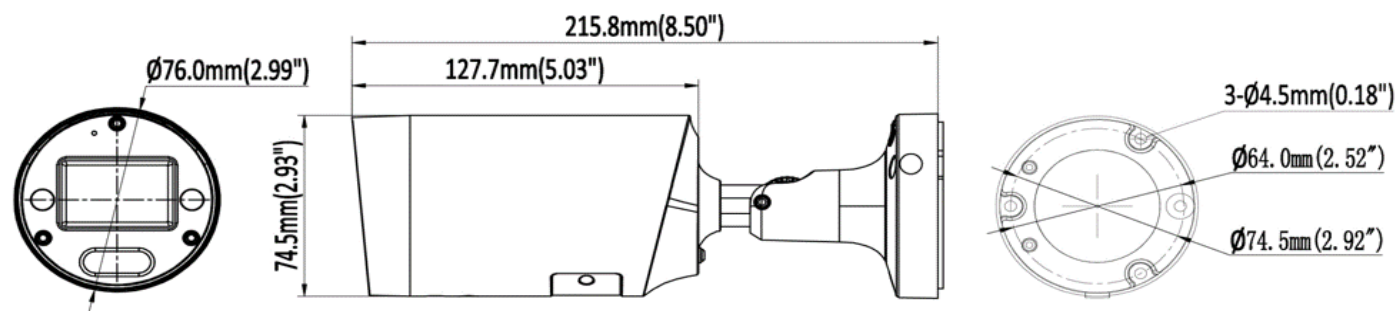

IPC8BF4R4-I2-TPMC

4MP Full Color Fixed Bullet Network Camera

Key Features:

- High quality imaging with 4MP resolution
- Efficient H.265+ compression technology
- Clear imaging against strong backlight due to 130dB WDR technology
- 24/7 colorful imaging
- Water and dust resistant (IP67)
- Built-in microphone, audio and alarm interface available
- NDAA Compliant

| General | |
|----------------------|---|
| Operating Conditions | -40°F ~ 140°F (-40°C ~ 60°C) Humidity 95% or less (non-condensing) |
| Power Supply | DC12V ± 25% |
| POE Supply | PoE (802.3af) |
| Power Consumption | MAX. 7W |
| Weather Proof | IP67 |
| Vandalproof | N/A |
| Dimensions | Φ2.99" × 8.5" (76 × 215.8 mm) |
| Weight | 980g |

■ Dimensions

■ Related Accessories

| Junction Box, Φ112.5×49.5MM AC-JB02 | Junction Box, non-waterproof, Φ102×40MM LB02 | Junction Box, 145×145×53.5MM LB01B | Pole Mount AC-PM02 | Pendent Mount AC-CMB02 |
|--|---|---|------------------------------|----------------------------------|
| | | | | |