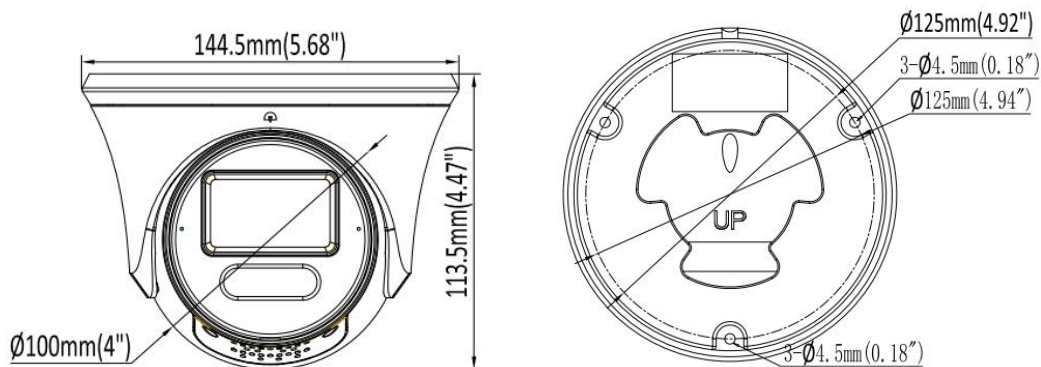

### Dimensions

## Specification

Camera	
Image Sensor	1/2.8" Progressive Scan CMOS Sensor
Min. Illumination	0.003 lux (Color), 0 lux (IR on)
Illumination Distance	30m (IR light) 30m (Warm light)
Strobe Light	N/A
Smart IR	Support
Pan/Tilt/Rotation Range	Pan: 0° ~ 360° Tilt: 0° ~ 75° Rotation: 0° ~ 360°
Lens	
Focal Length	2.8 mm
Aperture	F1.0
FOV	2.8 mm @ F1.0 horizontal FOV: 105°, vertical FOV: 56°diagonal FOV: 126°
Lens Mount	M12
DORI	
DORI	2.8 mm, D: 94 m, O: 36.7 m, R: 18.4 m, I: 9.2 m
Compression Standard	
Video Compression	H.264/H.264+/H.265/H.265+/MJPEG
H.264 Codec Profile	Base/Main/High profile
H.265 Codec Profile	Main Profile
Video Bit Rate	11 Kbps ~ 16 Mbps
Triple Streams	Support
Audio Compression	G.711A, G.711U
Audio Bit Rate	64 Kbps
Image	
Max. Image Resolution	8MP (3840 × 2160)
Main Stream	50Hz: 25fps 8MP (3840 × 2160) , 25fps 6MP (3200 × 1800) , 25fps 5MP (3072 × 1728) 25fps 4MP (2560 × 1440) , 25fps 1080P(1920 × 1080) 60Hz: 30fps 8MP (3840 × 2160) , 30fps 6MP (3200 × 1800) , 30fps 5MP (3072 × 1728) 30fps 4MP (2560 × 1440) , 30fps 1080P (1920 × 1080)
Sub Stream	50Hz: 25fps 720P (1280 × 720) 25fps D1 (704 × 576) , 25fps CIF (352 × 288) (Default D1) 60Hz: 30fps 720P (1280 × 720) 30fps D1 (704 × 480) , 30fps CIF (352 × 240)

Operating Conditions	(-40°C ~ 60°C) (-40°F ~ 140°F) Humidity 95% or less (non-condensing)
Power Supply	DC12V ± 25%
POE	PoE (802.3 af)
Power Consumption	MAX. 9.5 W
Protection Level	IP67
Material	Metal
Dimensions	Φ 5.68" × 4.47" (144.5 × 113.5mm)
Gross Weight	2.30 lb (1045 g)