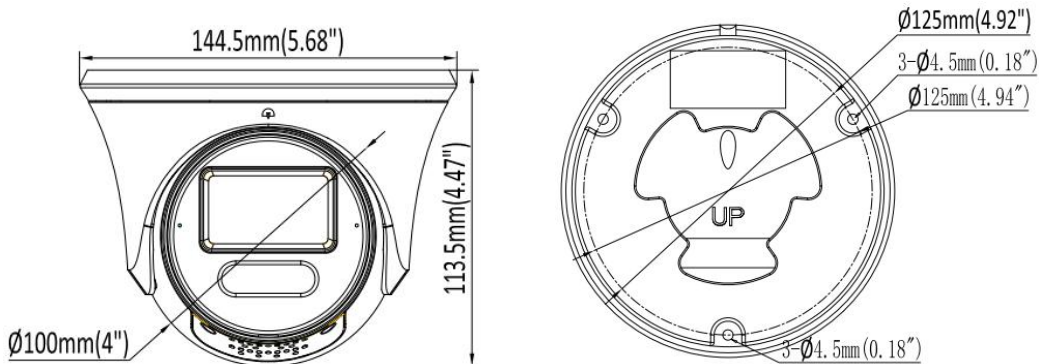

Dimensions

Specification

Camera	
Image Sensor	1/2.7" Progressive Scan CMOS Sensor
Min. Illumination	0.003 lux (Color), 0 lux (IR on)
Illumination Distance	30m (IR light) 30m (Warm light)
Strobe Light	N/A
Smart IR	Support
Pan/Tilt/Rotation Range	Pan: 0° ~ 360° Tilt: 0° ~ 75° Rotation: 0° ~ 360°
Lens	
Focal Length	2.8 mm
Aperture	F1.0
FOV	2.8 mm @ F1.0 Horizontal FOV: 103°, Vertical FOV: 55°, Diagonal FOV: 122°
Lens Mount	M12
DORI	
DORI	2.8 mm, D: 67 m, O: 25.9 m, R: 13 m, l: 6.5 m
Compression Standard	
Video Compression	H.264/H.264+/H.265/H.265+/MJPEG
H.264 Codec Profile	Base/Main/High profile
H.265 Codec Profile	Main Profile
Video Bit Rate	11 Kbps ~ 10 Mbps
Triple Streams	Support
Audio Compression	G.711A, G.711U
Audio Bit Rate	64 Kbps
Image	
Max. Image Resolution	4M (2688 × 1520)
Main Stream	50Hz: 25fps 4M (2688 × 1520) 25fps 4M (2560 × 1440) , 25fps 1080P (1920 × 1080) 60Hz: 30fps 4M (2688 × 1520) 30fps 4M (2560 × 1440) , 30fps 1080P (1920 × 1080)
Sub Stream	50Hz: 25fps 720P (1280 × 720) 25fps D1 (704 × 576) , 25fps CIF (352 × 288) 60Hz: 30fps 720P (1280 × 720) 30fps D1 (704 × 480) , 30fps CIF (352 × 240)
Third Stream	50Hz: 25fps CIF (352 × 288) 60Hz: 30fps CIF (352 × 240)

Power Supply	DC12V ± 25%
POE	PoE (802.3 af)
Power Consumption	MAX. 8 W
Protection Level	IP67
Material	Metal
Dimensions	Φ 5.68" × 4.47" (144.5 × 113.5mm)
Gross Weight	2.30 lb (1045 g)

Related Accessories

AC-JB04	AC-WM04	AC-PM02	AC-CMB02
Junction Box, Φ 142 × 46.5 MM	Wall Mount, Φ136 × 120 × 208 MM	Pole Mount, Φ 170 ×135.8 × 43.7 MM	Pendant Mount, Φ 116 × 734.5 MM
			

Please select accessories according to the installation scenario: