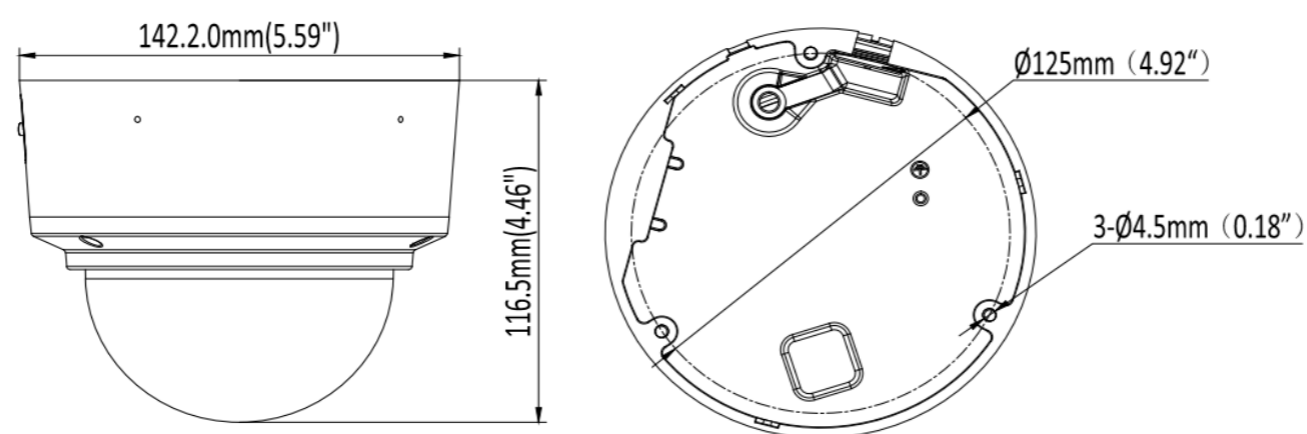

IPC6DV2R8-I2-TPMLZ

8MP Starlight Motorized Dome Network Camera

Key Features:

- High quality imaging with 8MP resolution
- Motorized varifocal lens for easy installation and monitoring
- Efficient H.265+ compression technology
- Clear imaging against strong backlight due to 120 dB WDR technology
- Focus on human and vehicle targets classification based on deep learning
- Water and dust resistant (IP67) and vandal proof (IK10)
- Built-in microphone, audio and alarm interface available

Interface	
Communication interface	1 RJ45 10 M/100 M self-adaptive Ethernet port
On-board storage	up to 256GB
MIC	Support
Speaker	N/A
Audio I/O	1/1
Alarm I/O	1/1
Reset button	Support
General	
Operating Conditions	-40°F ~ 140°F(-40°C ~ 60°C) Humidity 95% or less (non-condensing)
Power Supply	DC12V ± 25%
POE	PoE (802.3af)
Power Consumption	MAX. 11W
Protection Level	IP67
Material	Metal
Dimensions	Φ5.59" × 4.46"(142.2 × 116.5mm)
Gross Weight	1020g

■ Dimensions

■ Related Accessories

Junction Box, 145×145×53.5MM LB01B	Wall mount, Φ208×136MM AC-WM04-G	Junction Box, Φ142×46.5MM AC-JB04	Pole Mount AC-PM02	Pendent Mount AC-CMB02
