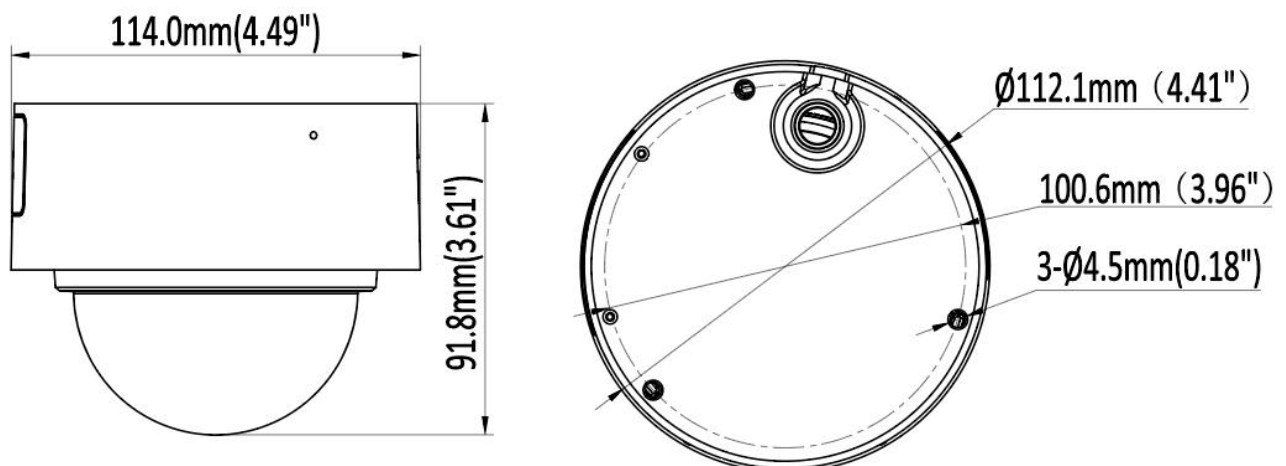

Dimensions

Specification

Camera	
Image Sensor	1/2.8" Progressive Scan CMOS Sensor
Min. Illumination	0.006 lux (Color), 0 lux (IR on)
Illumination Distance	30m (IR light)
Strobe Light	Support
Smart IR	Support
Pan/Tilt/Rotation Range	Pan: 0° ~ 355° Tilt: 0° ~ 75° Rotation: 0° ~ 355°
Lens	
Focal Length	2.8 mm
Aperture	F1.6
FOV	2.8 mm @ F1.6 Horizontal FOV: 106°, Vertical FOV: 58°, Diagonal FOV: 125°
Lens Mount	M12
DORI	
DORI	2.8 mm, D: 88 m, O: 34.7 m, R: 17.4 m, I: 8.7 m
Compression Standard	
Video Compression	H.264/H.264+/H.265/H.265+/MJPEG
H.264 Codec Profile	Base/Main/High profile
H.265 Codec Profile	Main Profile
Video Bit Rate	11 Kbps ~ 16 Mbps
Triple Streams	Support
Audio Compression	G.711A, G.711U
Audio Bit Rate	64 Kbps
Image	
Max. Image Resolution	8MP (3840 × 2160)
Main Stream	50Hz: 25fps 8MP (3840 × 2160), 25fps 6MP (3200 × 1800), 25fps 5MP (3072 × 1728) 25fps 4MP (2560 × 1440), 25fps 1080P (1920 × 1080) 60Hz: 30fps 8MP (3840 × 2160), 30fps 6MP (3200 × 1800), 30fps 5MP (3072 × 1728) 30fps 4MP (2560 × 1440), 30fps 1080P (1920 × 1080)
Sub Stream	50Hz: 25fps 720P (1280 × 720) 25fps D1 (704 × 576), 25fps CIF (352 × 288) (Default D1) 60Hz: 30fps 720P (1280 × 720) 30fps D1 (704 × 480), 30fps CIF (352 × 240)

Operating Conditions	(-40°C ~ 60°C) (-40°F ~ 140°F) Humidity 95% or less (non-condensing)
Power Supply	DC 12 V ± 25%
POE	PoE (802.3 af)
Power Consumption	MAX. 9 W
Protection Level	IP67
Material	Metal
Dimensions	Φ 4.49" × 3.61" (114 × 91.8 mm)
Gross Weight	1.76 lb (800 g)