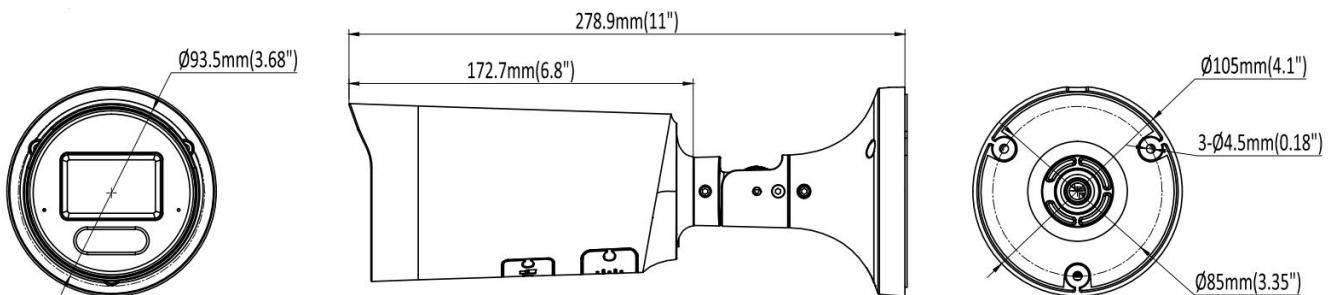

Dimensions

Specification

Camera	
Image Sensor	1/2.8" Progressive Scan CMOS Sensor
Min. Illumination	0.003 lux (Color), 0 lux (IR on)
Illumination Distance	30m (IR light) 30m (Warm light)
Strobe Light	N/A
Smart IR	Support
Pan/Tilt/Rotation Range	Pan: 0° ~ 360° Tilt: 0° ~ 90° Rotation: 0° ~ 360°
Lens	
Focal Length	2.8 mm
Aperture	F1.0
FOV	2.8 mm @ F1.0 horizontal FOV: 105°, vertical FOV: 56°diagonal FOV: 126°
Lens Mount	M12
DORI	
DORI	2.8 mm, D: 94 m, O: 36.7 m, R: 18.4 m, I: 9.2 m
Compression Standard	
Video Compression	H.264/H.264+/H.265/H.265+/MJPEG
H.264 Codec Profile	Base/Main/High profile
H.265 Codec Profile	Main Profile
Video Bit Rate	11 Kbps ~ 16 Mbps
Triple Streams	Support
Audio Compression	G.711A, G.711U
Audio Bit Rate	64 Kbps
Image	
Max. Image Resolution	8MP (3840 × 2160)
Main Stream	50Hz: 25fps 8MP (3840 × 2160) , 25fps 6MP (3200 × 1800) , 25fps 5MP (3072 × 1728) 25fps 4MP (2560 × 1440) , 25fps 1080P(1920 × 1080) 60Hz: 30fps 8MP (3840 × 2160) , 30fps 6MP (3200 × 1800) , 30fps 5MP (3072 × 1728) 30fps 4MP (2560 × 1440) , 30fps 1080P (1920 × 1080)
Sub Stream	50Hz: 25fps 720P (1280 × 720) 25fps D1 (704 × 576) , 25fps CIF (352 × 288) (Default D1) 60Hz: 30fps 720P (1280 × 720) 30fps D1 (704 × 480) , 30fps CIF (352 × 240)

Operating Conditions	(-40°C ~ 60°C) (-40°F ~ 140°F) Humidity 95% or less (non-condensing)
Power Supply	DC12V ± 25%
POE	PoE (802.3 af)
Power Consumption	MAX. 10 W
Protection Level	IP67
Material	Metal
Dimensions	Φ 4.1" × 11" (105 × 278.9 mm)
Gross Weight	2.73 lb (1240 g)

Related Accessories

AC-JB02	AC-PM02
Junction Box, Φ 112.5 × 49.5 MM	Pole Mount, Φ 170 × 135.8 × 43.7MM
	

Please select accessories according to the installation scenario: