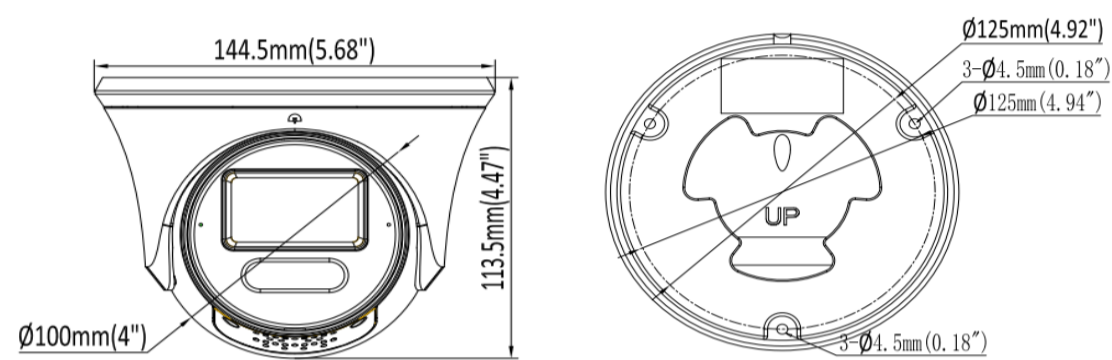

Interface	
Communication interface	1 RJ45 10 M/100 M self-adaptive Ethernet port
On-board storage	up to 256GB
MIC	Support
Speaker	N/A
Audio I/O	N/A
Alarm I/O	N/A
Reset button	Support
General	
Operating Conditions	-40°F ~ 140°F (-40°C ~ 60°C) Humidity 95% or less (non-condensing)
Power Supply	DC12V ± 25%
POE	PoE (802.3af)
Power Consumption	MAX.8.5W
Protection Level	IP67
Material	Metal
Dimensions	Φ5.68" × 4.47" (144.5 × 113.5 mm)
Gross Weight	820g

■ Dimensions