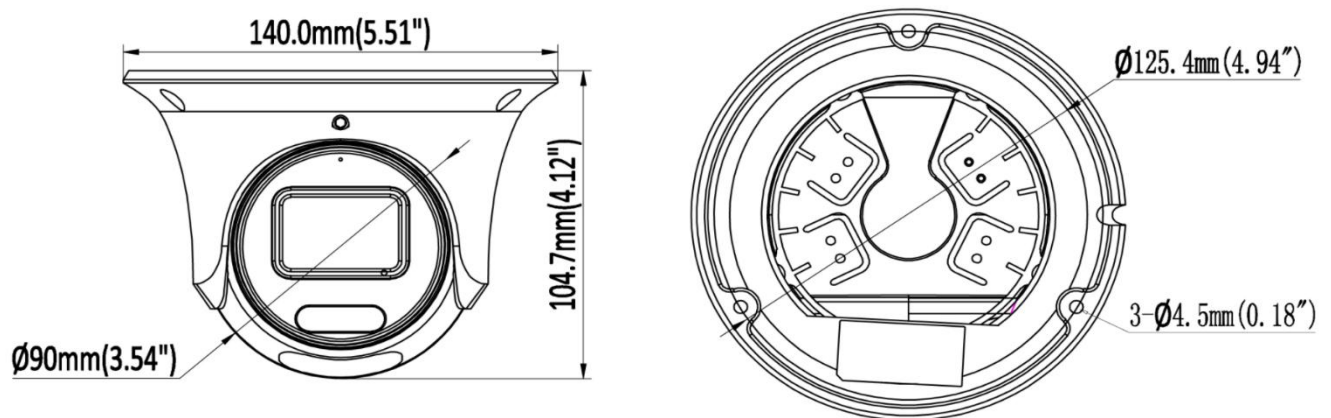

Dimensions

Specification

Camera	
Image Sensor	1/2.8" Progressive Scan CMOS Sensor
Min. Illumination	Color: 0.006 Lux (F1.6, AGC ON) , 0 Lux with light
Illumination Distance	30m (IR light) 30m (Warm light)
Strobe Light	N/A
Smart IR	Support
Pan/Tilt/Rotation Range	Pan: 0° ~ 360° Tilt: 0° ~ 75° Rotation: 0° ~ 360°
Lens	
Focal Length	2.8 mm
Aperture	F1.6
FOV	2.8 mm @ F1.6 Horizontal FOV: 106°, Vertical FOV: 58°, Diagonal FOV: 125°
Lens Mount	M12
DORI	
DORI	2.8 mm, D: 88 m, O: 34.7 m, R: 17.4 m, I: 8.7 m
Compression Standard	
Video Compression	H.264/H.264+/H.265/H.265+/MJPEG
H.264 Codec Profile	Base/Main/High profile
H.265 Codec Profile	Main Profile
Video Bit Rate	11 Kbps ~ 11 Mbps
Triple Streams	N/A
Audio Compression	G.711A, G.711U
Audio Bit Rate	64 Kbps
Image	
Max. Image Resolution	8MP (3840 × 2160)
Main Stream	50Hz: 20fps 8MP (3840 × 2160) , 20fps 6MP (3200 × 1800) , 25fps 5MP (3072 × 1728) 25fps 4MP (2560 × 1440) , 25fps 1080P (1920 × 1080) 60Hz: 20fps 8MP (3840 × 2160) , 20fps 6MP (3200 × 1800) , 30fps 5MP (3072 × 1728) 30fps 4MP (2560 × 1440) , 30fps 1080P (1920 × 1080)
Sub Stream	50Hz: 25fps 720P (1280 × 720) 25fps D1 (704 × 576) , 25fps CIF (352 × 288) (Default D1) 60Hz: 30fps 720P (1280 × 720) 30fps D1 (704 × 480) , 30fps CIF (352 × 240)

Power Supply	DC12V ± 25%
POE	PoE (802.3 af)
Power Consumption	MAX. 8.3 W
Protection Level	IP67
Material	Metal
Dimensions	Φ 5.51" × 4.12" (Φ 140 × 104.7 mm)
Gross Weight	1.76 lb (800 g)

Related Accessories

AC-JB04	AC-WM04	AC-PM02	AC-CMB02
Junction Box, Φ 142 × 46.5 MM	Wall Mount, Φ136 × 120 × 208 MM	Pole Mount, Φ 170 × 135.8 × 43.7 MM	Pendant Mount, Φ 116 × 734.5 MM
			

Please select accessories according to the installation scenario: