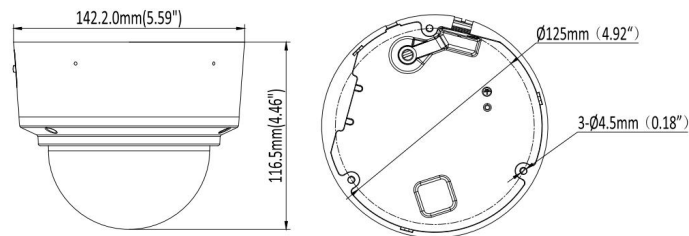

Interface	
Communication interface	1 RJ45 10 M/100 M self-adaptive Ethernet port
On-board storage	up to 256GB
MIC	Support
Speaker	N/A
Audio I/O	N/A
Alarm I/O	N/A
Reset button	Support
General	
Operating Conditions	-40°F ~ 140°F (-40°C ~ 60°C) Humidity 95% or less (non-condensing)
Power Supply	DC12V ± 25%
POE	PoE (802.3af)
Power Consumption	MAX.8.5W
Protection Level	IP67
Material	Metal
Dimensions	Φ5.59" × 4.46" (142.2 × 116.5mm)
Gross Weight	990g

## ■ Dimensions

## ■ Related Accessories

Junction Box, 145*145*53.5MM LB01B	Wall mount, Φ 208*136MM AC-WM04-G	Junction Box, Φ 142*46.5MM AC-JB04	AC-PM02 Pole Mount	AC-CMB02 Pendent Mount

© Homaxi Inc. All rights reserved.