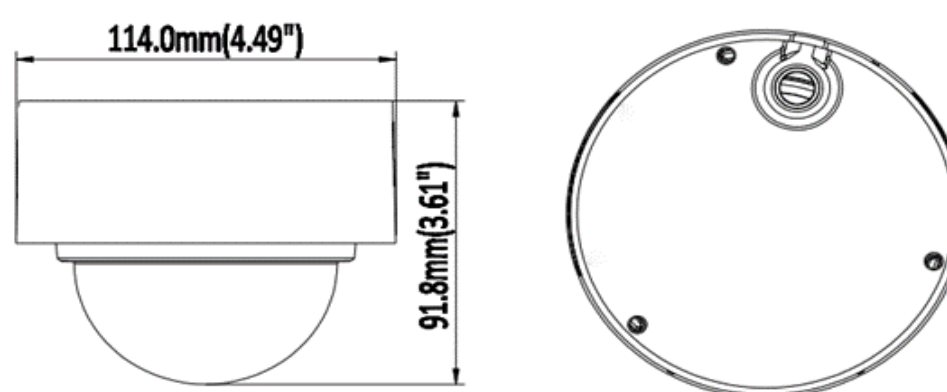

IPC4DF2R8-I1-TML

8MP Starlight Fixed Dome Network Camera

Key Features:

- High quality imaging with 8MP resolution
- Efficient H.265+ compression technology
- Clear imaging against strong backlight due to 120 dB WDR technology
- Water and dust resistant (IP67) and vandal proof (IK10)
- Built-in microphone for real-time audio security

Interface	
Communication interface	1 RJ45 10 M/100 M self-adaptive Ethernet port
On-board storage	up to 256GB
MIC	Support
Speaker	N/A
Audio I/O	N/A
Alarm I/O	N/A
Reset button	Support
General	
Operating Conditions	-40°F ~ 140°F (-40°C ~ 60°C) Humidity 95% or less (non-condensing)
Power Supply	DC12V ± 25%
POE	PoE (802.3af)
Power Consumption	MAX.9W
Protection Level	IP67
Material	Metal
Dimensions	Φ4.49" × 3.61" (114 × 91.8mm)
Gross Weight	800g

■ Dimensions

■ Related Accessories

Junction Box, Φ 112.5*49.5MM AC-JB02	Junction Box, Φ 112.5*41MM LB11	Wall mount, Φ 183.5*105.8MM AC-WM02	Pole Mount AC-PM02	Pendent Mount AC-CMB02