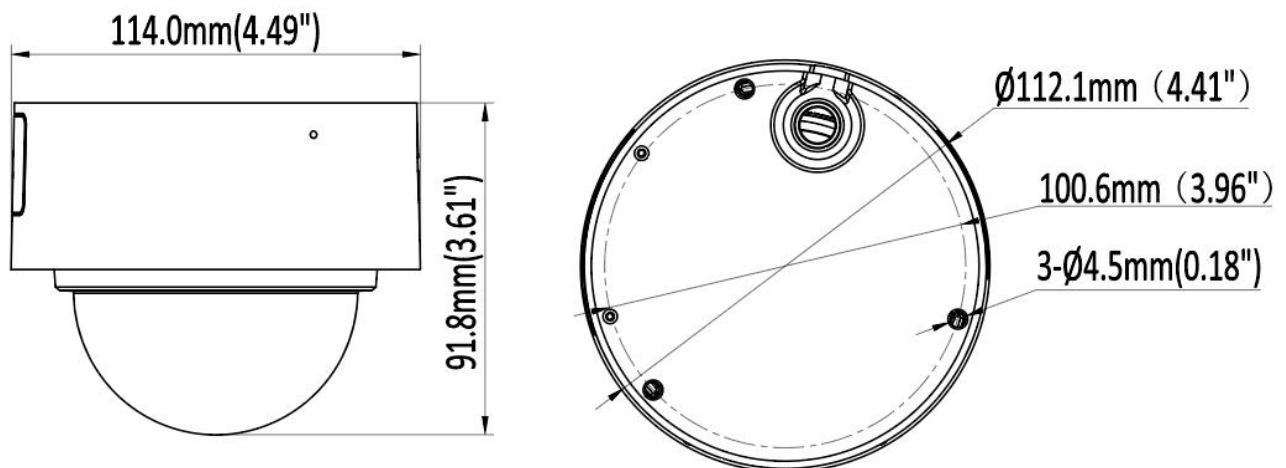

### Dimensions

## Specification

Camera	
Image Sensor	1/2.8" Progressive Scan CMOS Sensor
Min. Illumination	Color: 0.006 Lux (F1.6, AGC ON) , 0 Lux with light
Illumination Distance	30m (IR light) 30m (Warm light)
Strobe Light	N/A
Smart IR	Support
Pan/Tilt/Rotation Range	Pan: 0° ~ 355° Tilt: 0° ~ 75° Rotation: 0° ~ 355°
Lens	
Focal Length	2.8 mm
Aperture	F1.6
FOV	2.8 mm @ F1.6 Horizontal FOV: 106°, Vertical FOV: 58°, Diagonal FOV: 125°
Lens Mount	M12
DORI	
DORI	2.8 mm, D: 88 m, O: 34.7 m, R: 17.4 m, I: 8.7 m
Compression Standard	
Video Compression	H.264/H.264+/H.265/H.265+/MJPEG
H.264 Codec Profile	Base/Main/High profile
H.265 Codec Profile	Main Profile
Video Bit Rate	11 Kbps ~ 11 Mbps
Triple Streams	N/A
Audio Compression	G.711A, G.711U
Audio Bit Rate	64 Kbps
Image	
Max. Image Resolution	8MP (3840 × 2160)
Main Stream	50Hz: 20fps 8MP (3840 × 2160) , 20fps 6MP (3200 × 1800) , 25fps 5MP (3072 × 1728) 25fps 4MP (2560 × 1440) , 25fps 1080P (1920 × 1080) 60Hz: 20fps 8MP (3840 × 2160) , 20fps 6MP (3200 × 1800) , 30fps 5MP (3072 × 1728) 30fps 4MP (2560 × 1440) , 30fps 1080P (1920 × 1080)
Sub Stream	50Hz: 25fps 720P (1280 × 720) 25fps D1 (704 × 576) , 25fps CIF (352 × 288) ( Default D1 ) 60Hz: 30fps 720P (1280 × 720) 30fps D1 (704 × 480) , 30fps CIF (352 × 240)

Operating Conditions	(-40°C ~ 60°C) (-40°F ~ 140°F) Humidity 95% or less (non-condensing)
Power Supply	DC 12 V ± 25%
POE	PoE (802.3 af)
Power Consumption	MAX. 9 W
Protection Level	IP67
Material	Metal
Dimensions	Φ 4.49" × 3.61" (Φ 114 × 91.8 mm)
Gross Weight	1.70 lb (772 g)