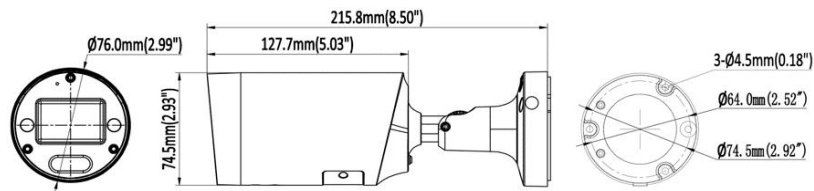

IPC4BV2R5-I1-TMLZ

5MP Starlight Motorized Bullet Network Camera

Key Features:

- High quality imaging with 5MP resolution
- Motorized varifocal lens for easy installation and monitoring
- Efficient H.265+ compression technology
- Clear imaging against strong backlight due to 120 dB WDR technology
- Water and dust resistant (IP67)
- Built-in microphone for real-time audio security

Interface	
Communication interface	1 RJ45 10 M/100 M self-adaptive Ethernet port
On-board storage	up to 256GB
MIC	Support
Speaker	N/A
Audio I/O	N/A
Alarm I/O	N/A
Reset button	Support
General	
Operating Conditions	-40°F ~ 140°F (-40°C ~ 60°C) Humidity 95% or less (non-condensing)
Power Supply	DC12V ± 25%
POE	PoE (802.3af)
Power Consumption	MAX.8.5W
Protection Level	IP67
Material	Metal
Dimensions	Φ2.99" × 8.50" (76 × 215.8 mm)
Gross Weight	920g

■ Dimensions

■ Related Accessories

Junction Box, 145*145*53.5MM LB01B	Junction Box, non-waterproof, Φ 102*40MM LB02	Junction Box, Φ112.5*49.5MM AC-JB02	AC-PM02 Pole Mount	AC-CMB02 Pendent Mount

© Homaxi Inc. All rights reserved.