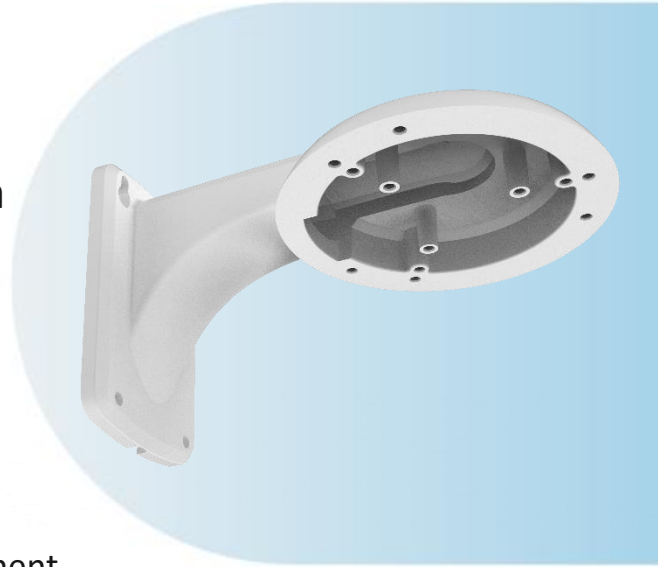

AC-WM04

Wall Mounting Bracket for Camera

Key Features

- Waterproof design
- Internal cable collected design
- Aluminum alloy with surface spray treatment

Specification

Parameters	
Appearance	White
Range of Application	Suitable for camera wall mounting
Material	Aluminum Alloy
Dimension	136 mm × 120 mm × 208 mm (5.35" × 4.72" × 8.19")
Weight	Approx. 481 g (1.06 lb.)

Dimension