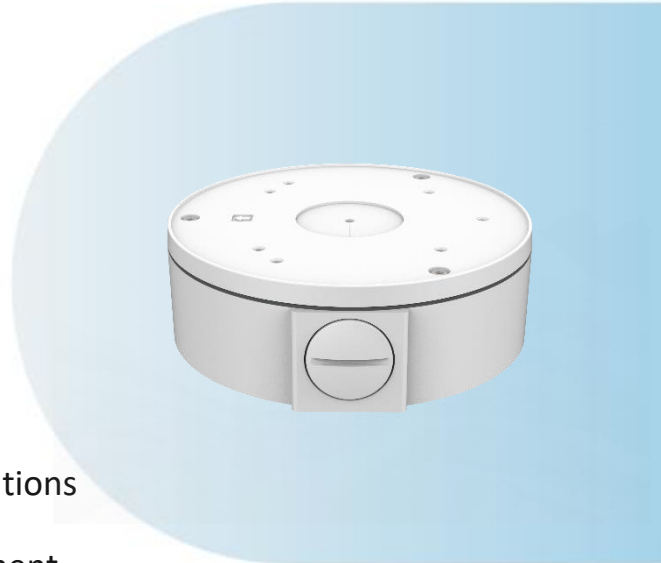

AC-JB04

Junction Box for Camera

Key Features

- Waterproof design
- Applies to both indoor and outdoor conditions
- Aluminum alloy with surface spray treatment

Specification

Parameters	
Appearance	White
Material	Aluminum Alloy
Dimension	$\Phi 142 \times 46.5 \text{ mm}$ ($\Phi 5.6" \times 1.83"$)
Weight	Approx. 465 g (1.03 lb.)

Dimension